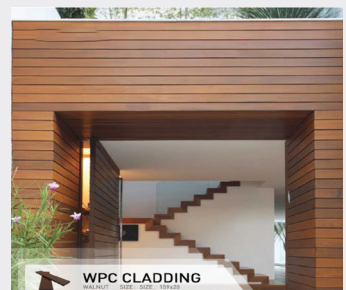

## VERTICAL SIDING

NO.	SN.	MODEL	SPECIFICATION	COLOR PALETTE
01			Co-Extrusion wall panel 147.5*25X2900mm	
02			Co-Extrusion External edge banding 50x50x2900mm	
03			Co-Extrusion Connect edge banding 55x46x2900mm	
04			Co-Extrusion Strip 54x25x2900mm	
05			L Fascia board 50X50X2900	
06			wpc joist 40x25x2900mm	
07			6.3*32 Screw	
08			Expansion screw	

## HORIZONTAL SIDING

NO.	SN.	MODEL	SPECIFICATION	COLOR PALETTE	
01			Co-Extrusion siding 159x20x2900	 Teak	 Silver grey
02			144.8x20mm		
03			Co-Extrusion External edge banding 69x69x2900	 Antique	 Light grey
04			Co-Extrusion Internal edge banding 70x70x2900		
05			Co-Extrusion Connect edge banding 79x32x2900	 Cedar	 Walnut
06			Co-Extrusion F type edge banding 47x60x2900		
07			wpc joist 40x25x2900mm	 Charcoal	 Maple
08			Metal connector		
09			6.3*32 Screw		
10			Expansion screw		